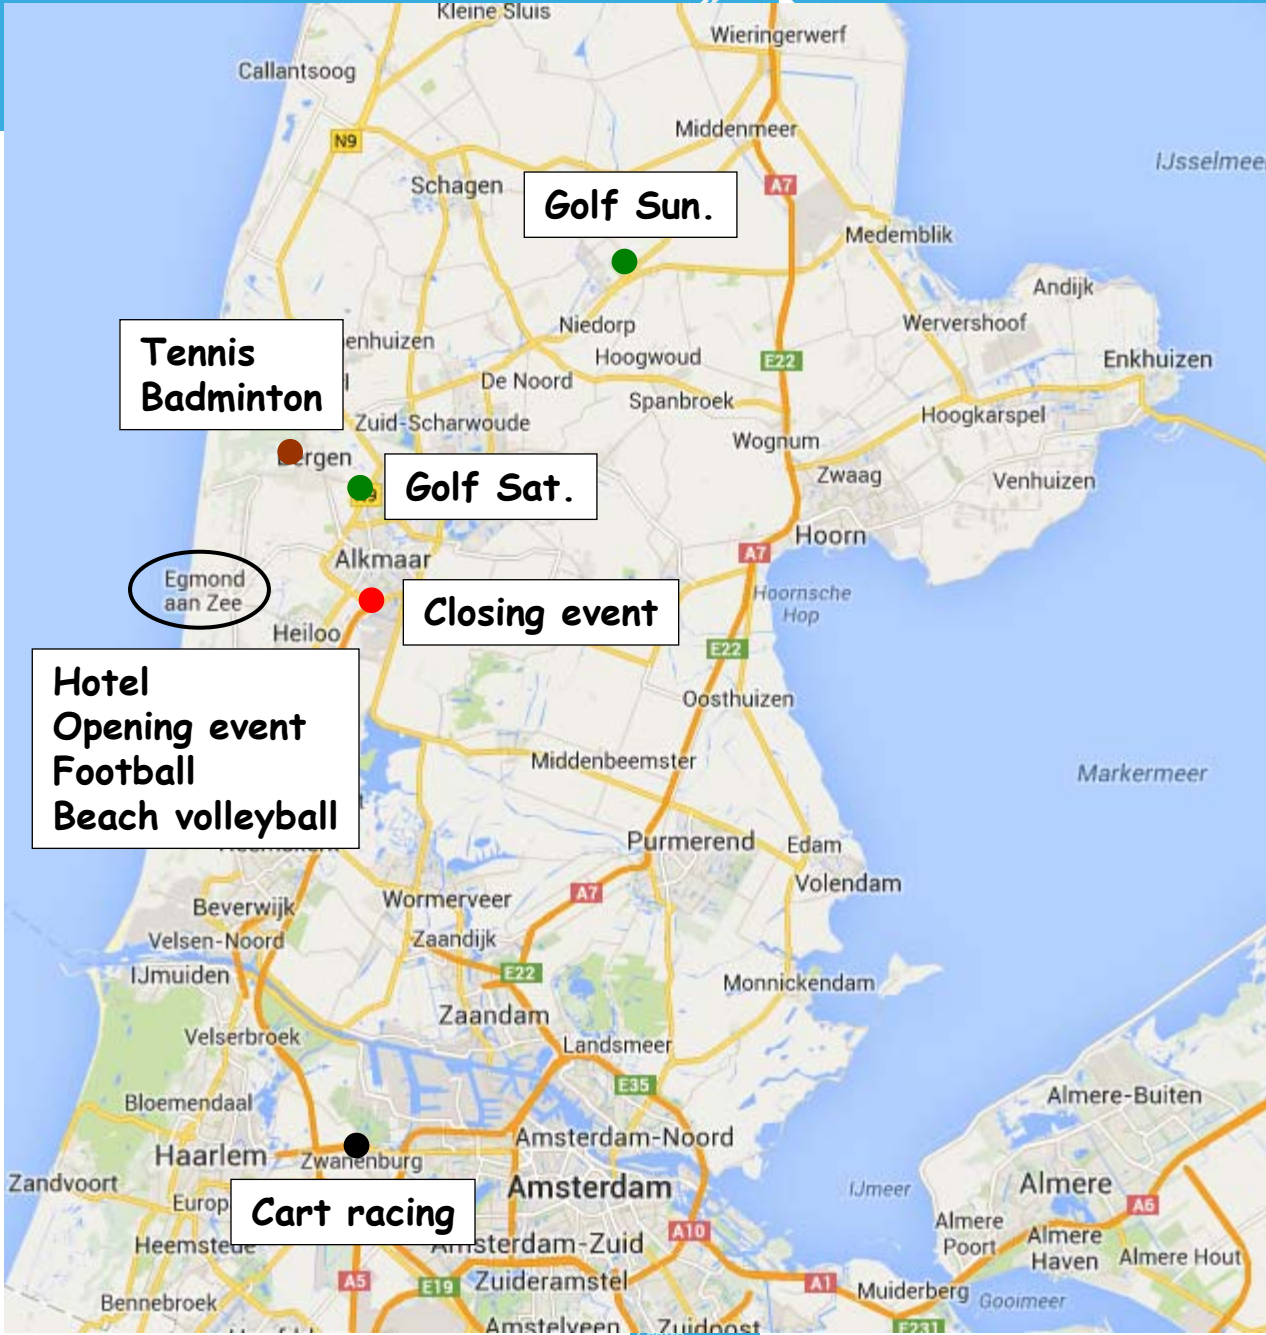

Alkmaar Region, North-Holland, The Netherlands

29th DATEF, JRC-Ispira, Apr 2014

Joint
Research
Centre

Autumn Tournament 2014

Petten

Alkmaar

Amsterdam

Airport

Map extracted from Google Maps

How?

29th DATEF, JRC-Ispra, Apr 2014

Joint
Research
Centre

Hotel Zuiderduin, Egmond aan Zee

Beach, holiday, conference venue

200 m to the beach (through back door)

Many amenities, like swimming pool, gym,