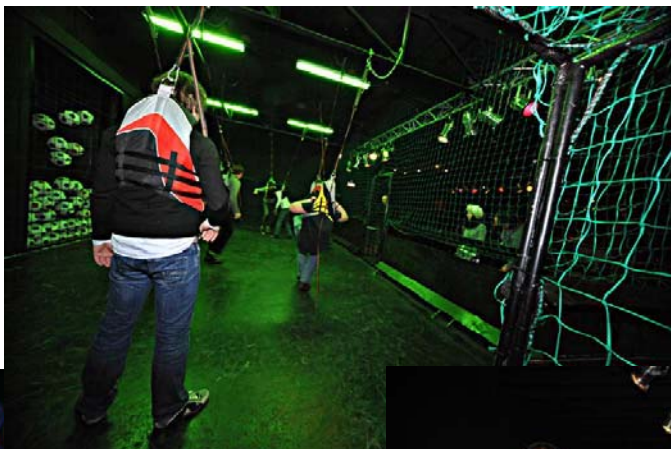

Cart Racing

There are also other pastimes at "Silverstone"

29th DATEF, JRC-Ispira, Apr 2014